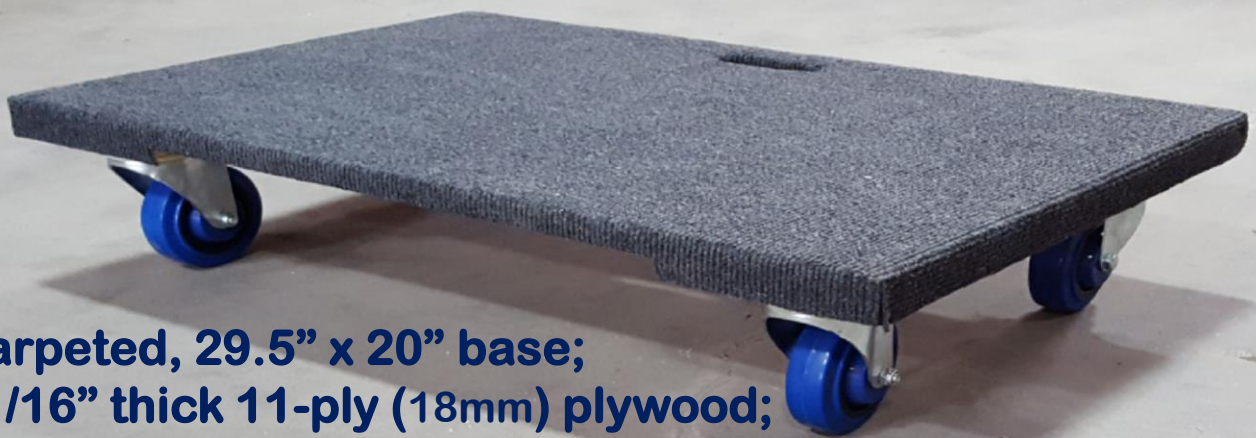

NEW! Multi-Purpose Wood Dollies **#27700**

**Carpeted, 29.5" x 20" base;
1 1/16" thick 11-ply (18mm) plywood;
800 lbs capacity;
Non-marking, 4" soft roll, elastic rubber casters.**